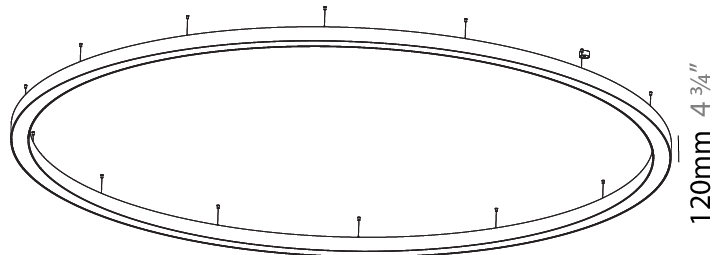

GENERAL

Series: Glorious
Subseries: Glorious
Brand: Prolicht
Division: Architectural
Mounting Type: Suspension
Mounting Location: Ceiling
Subcategory: Ambient

PHYSICAL

Shape: Round
Diameter (mm): 5400
Diameter (in): 212 ⁵/₈
Depth (mm): 120
Depth (in): 4 ³/₄
Max. Overall Height (mm): 2120
Max. Overall Height (in): 83 ⁷/₁₆
Light Distribution: Direct
Weight (kg): 69.5
Weight (lbs): 152.9
Diffuser: PMMA - Opal or Micro-Prism
Fixture Finish: [SSR / BKV / CWI / CRY / HAB / UFT / ITA / RUA / FTG / MYG / LOD / PUS / FRO / FUP / KIA / POP / BLS / SPG / MEY / GOH / GUM / CHC / COM / ABZ / JAG / OBR / MOS / ROR](#)
Fixture Material: Aluminum

ELECTRICAL

Lamp Type: LED (Zhaga Standard)
Input Wattage (W): 280
Total Output Wattage (W): 224 / 179.2 (3500K)
Dimming: [Non-Dimming / Phase Dimming (120Vac only) / 0-10V Dimming](#)
Driver Included: Yes
Driver Location: Integrated
Driver Type: Constant Current
Driver Class: Class 2
Input Voltage (V): 120 - 277
Constant Current (MA): 350 / 1400 (3500K)

LED

Color Temperature (°K): [3000 / 3500 / 4000](#)
Max. Delivered Lumen (lm): 25840 / 26754 / 27300
CRI: >80 CRI
Efficiency (%): 65
Lamp Life (hrs): 50000

OPTICAL

RATINGS AND CERTIFICATIONS

Certified By: Certified for North American Standards
IP rating: IP20