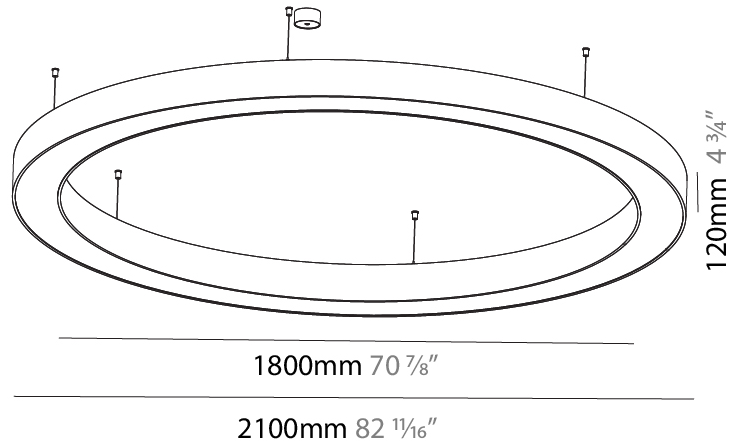

GENERAL

Series: Glorious
Subseries: Glorious
Brand: Prolight
Division: Architectural
Mounting Type: Suspension
Mounting Location: Ceiling
Subcategory: Ambient

PHYSICAL

Shape: Round
Diameter (mm): 2100
Diameter (in): 82 11/16
Height (mm): 120
Height (in): 4 3/4
Max. Overall Height (mm): 2120
Max. Overall Height (in): 83 7/16
Light Distribution: Direct
Weight (kg): 25.9
Weight (lbs): 56.98
Diffuser: PMMA - Opal or Micro-Prism
Fixture Finish: SSR / BKV / CWI / CRY / HAB / UFT / ITA / RUA / FTG / MYG / LOD / PUS / FRO / FUP / KIA / POP / BLS / SPG / MEY / GOH / GUM / CHC / COM / ABZ / JAG / OBR / MOS / ROR
Fixture Material: Aluminum

ELECTRICAL

Lamp Type: LED (Zhaga Standard)
Input Wattage (W): 105
Total Output Wattage (W): 84 / 67.2 (3500K)
Dimming: Non-Dimming / Phase Dimming (120Vac only) / 0-10V Dimming
Driver Included: Yes
Driver Location: Integrated
Driver Type: Constant Current
Driver Class: Class 2
Input Voltage (V): 120 - 277
Constant Current (MA): 350 / 700 (3500K)

LED

Color Temperature (°K): 3000 / 3500 / 4000
Max. Delivered Lumen (lm): 9690 / 10035 / 10240
CRI: >80 CRI
Efficiency (%): 65
Lamp Life (hrs): 50000

OPTICAL

RATINGS AND CERTIFICATIONS

Certified By: Certified for North American Standards
IP rating: IP20